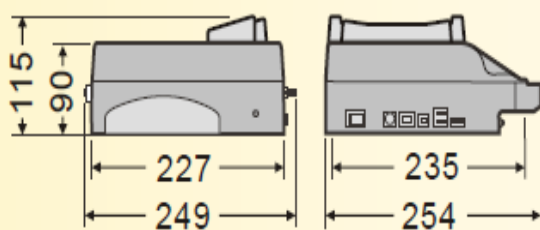

**RISPARMIA SUL COSTO
DELLE CARTUCCE!!
DISPOSITIVO
A RIMOZIONE RAPIDA**

NK50V Auto-Print Solution

NK-50Y Burn & Print Solution

Specification:

Application	Work with selected inkjet printer and disc-burning device for automatic publishing of optical discs (NK50V: label disc only; NK50Y: burn data and label discs)
Disc Burning Device	Support Nimbie NB11 automatic disc publisher
Disc Capacity	100 discs (may vary on configuration)
Disc Specification	Standard inkjet-printable CD/DVD/Blu-ray discs; 120 mm diameter
Inkjet Printer	Support Epson 6-color, 6-cartridge, direct-on-disc printers including: Artisan 50, Stylus P50, T50, T60, R280, R285, R290, EP-301, EP-302, PM-G860... (May vary on the local configuration of printers)
Ink Cartridge	Original and compatible ink cartridge or continuous ink supply system (CISS) for the printer
Disc Caddy	Come with the Nimbie Sidekick device (for NK50V and NY50Y use)
Interface	USB2.0 interface to PC
Power	100~240 Volts, 50/60 Hz
Dimension (W x D x H)	249 mm x 254 mm x 248 mm; 9-1/4" x 10" x 9-1/4" (NK50V) 249 mm x 254 mm x 115 mm; 9" x 10" x 4-3/8" (NK50Y)
Weight	2.2 kg; 5 lbs (vary on configurations)